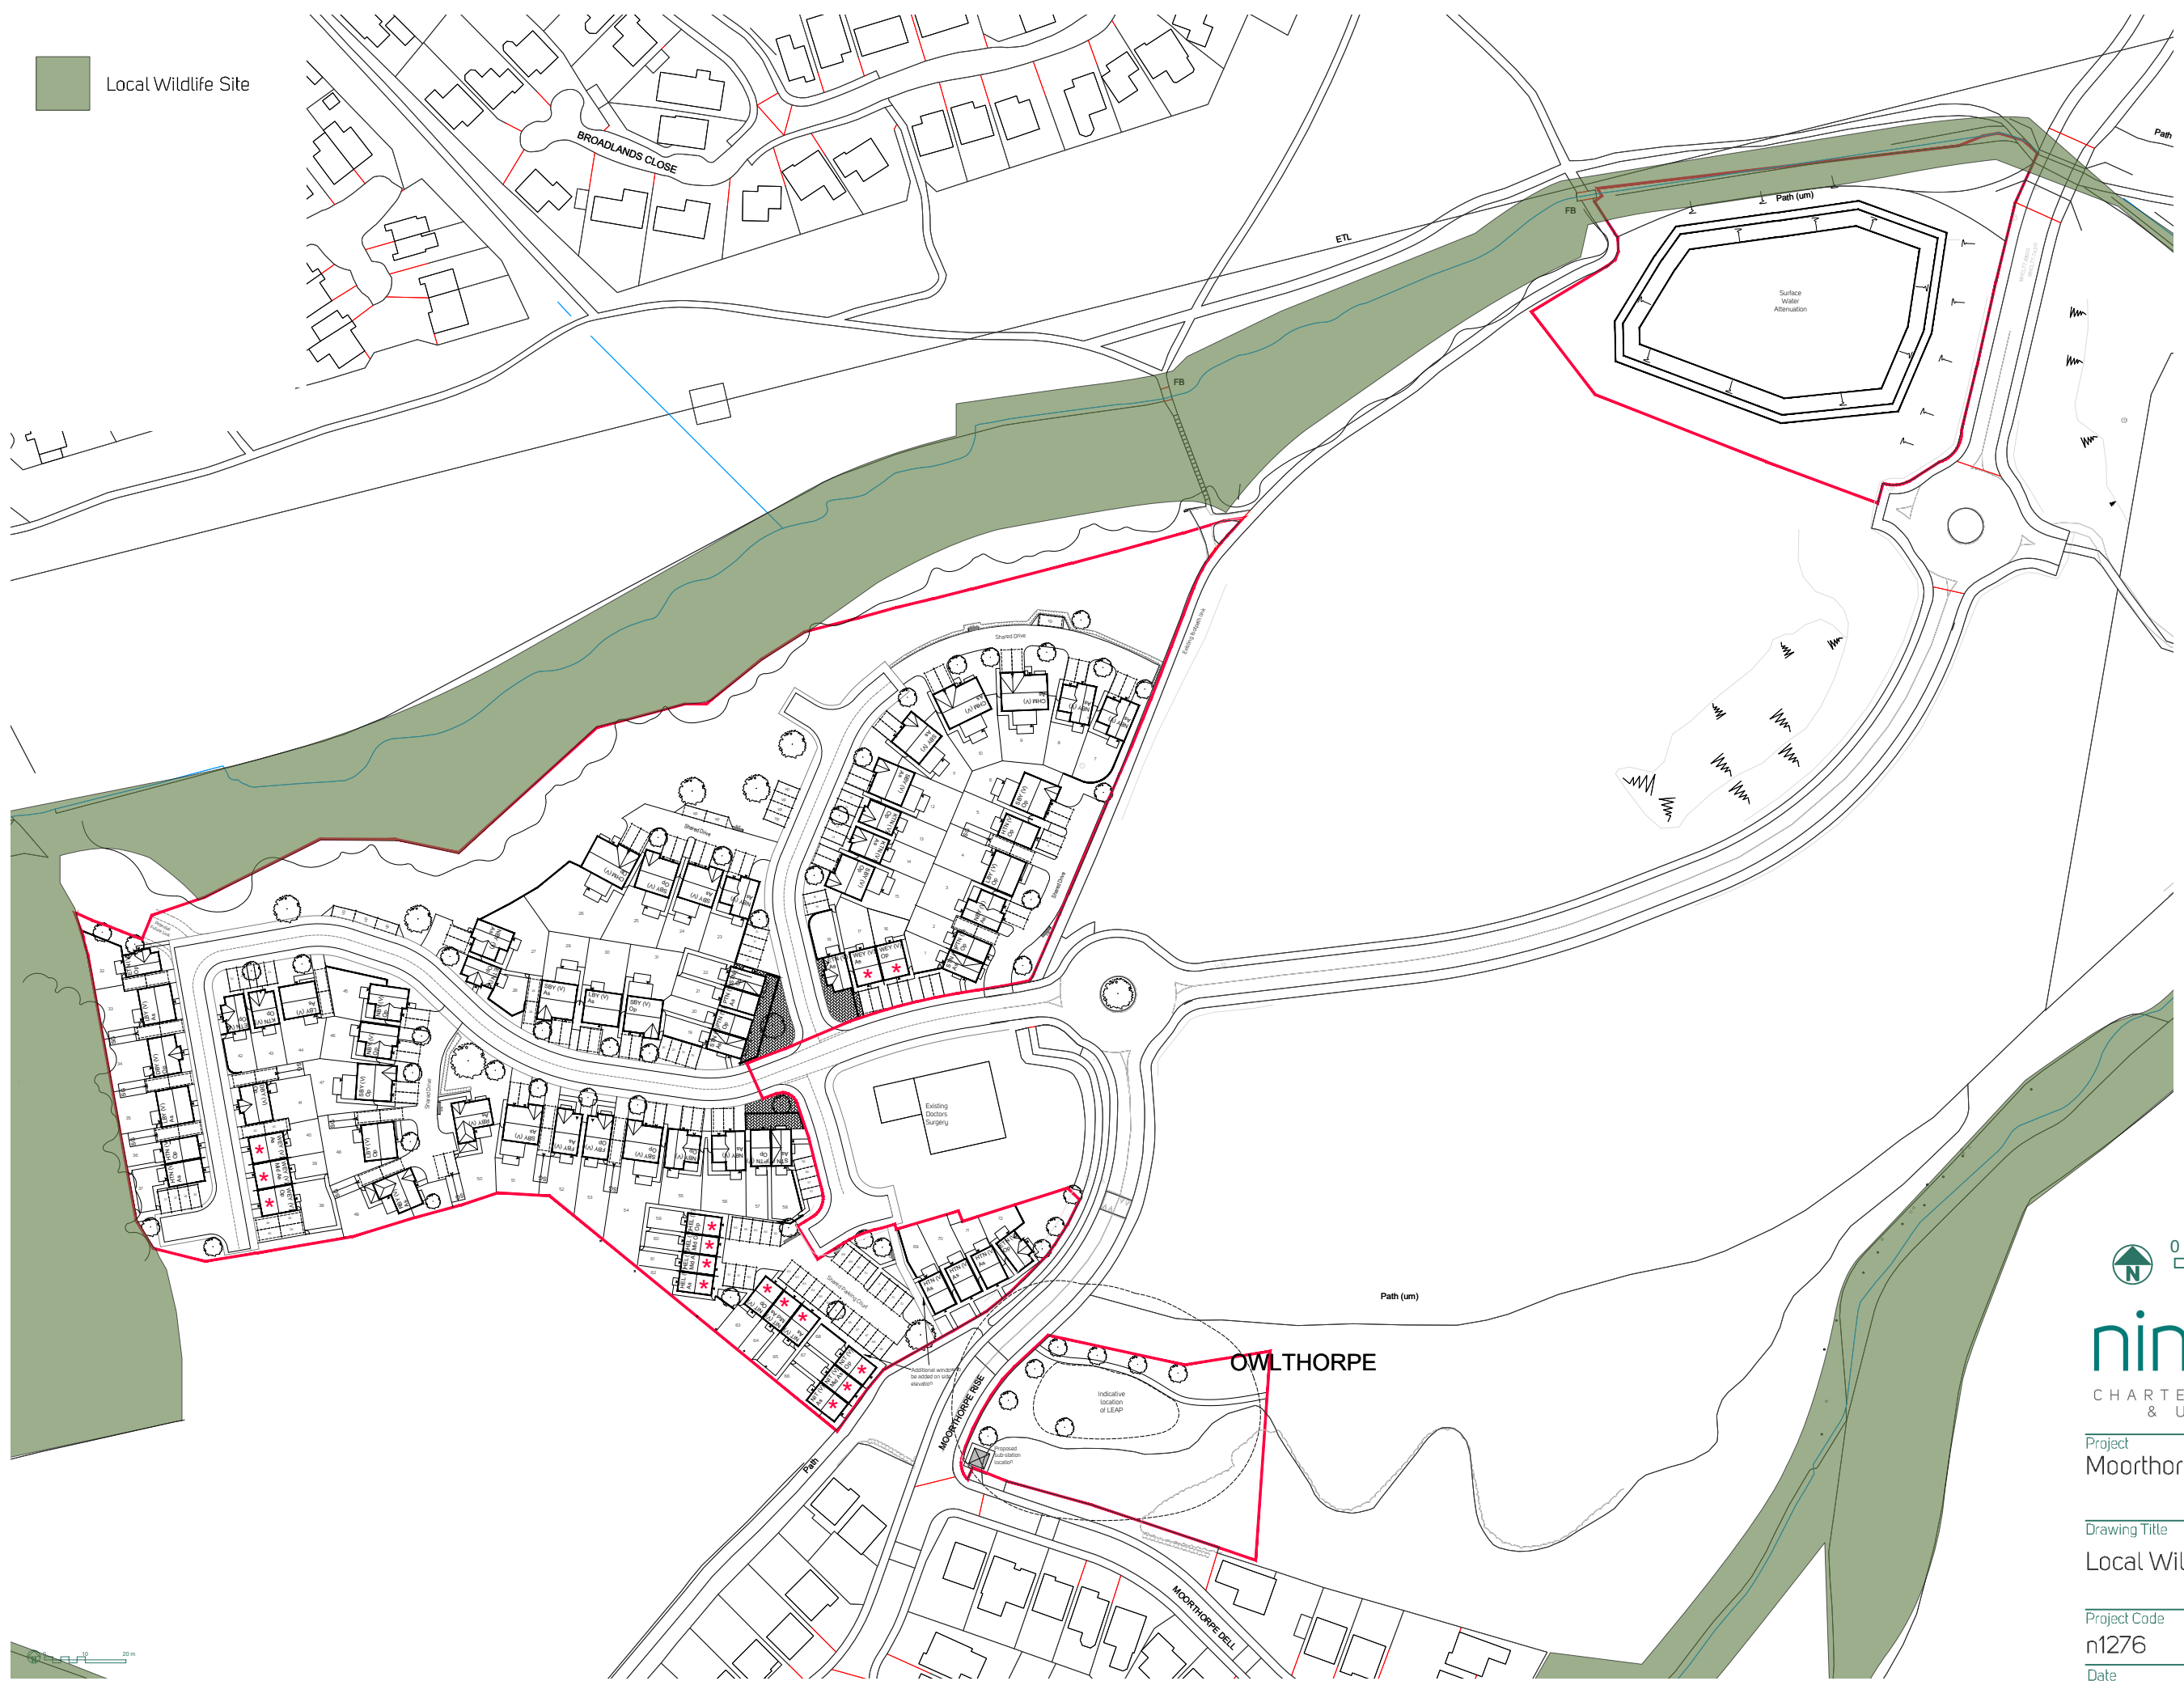

Local Wildlife Site

**nineteen47**  
 CHARTERED TOWN PLANNERS  
 & URBAN DESIGNERS

Project  
 Moorthorpe Way, Owlthorpe

Drawing Title  
 Local Wildlife Site

Project Code	Drawing Nr	Rev
n1276	134	A
Date	Drawing Scale	
21.12.2020	1:1,500 @ A3	